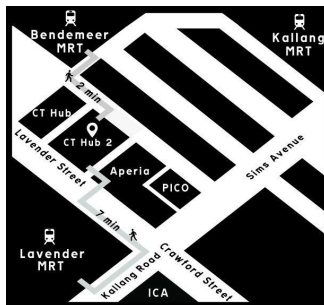

*Musical Instruments can be detached for some sessions.

GETTING HERE

OUR ADDRESS

CT HUB 2
114 LAVENDER STREET, #13-70
SINGAPORE 338729

BY MRT

BENDEEMER MRT STATION (2-3 MINUTE WALK)
LAVENDER MRT STATION (5-7 MINUTE WALK)

BY BUS

BUS STOPS LOCATED NEAR CT HUB 2 -
BEF KALLANG BAHRU // AFT KALLANG BAHRU
// BEF KALLANG RD // AFT KALLANG RD

BUS SERVICES INCLUDE:

13, 61, 67, 107, 133, 141, 145

BY CAR

MULTI-STOREY CARPARK AVAILABLE
PARKING RATES: