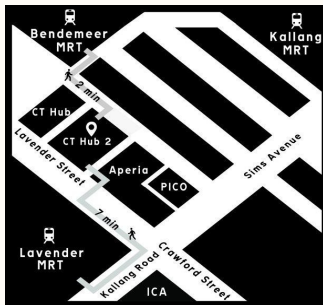

$480*

PER 4HR SESSION

*Prices Excl GST
Negotiable for 2-year leases

AMENITIES

- Air-conditioning
- Built-in Male and Female Toilets
- Stage

EQUIPMENT

- 1 x Projector + VGA Cable
- General Lighting
- Sound Equipment
- 1 x Sound Mixer
- (12 channels, 4 out-mic points)
- 2 x Speakers
- 1 x Wireless Microphone
- 1 x Wired Microphone
- Musical Instruments
- 1 x Keyboard*
- 1 x Music Stand
- Foldable Chairs & Tables

GETTING HERE

OUR ADDRESS

CT HUB 2
114 LAVENDER STREET, #13-70
SINGAPORE 338729

BY MRT

BENDEEMER MRT STATION (2-3 MINUTE WALK)
LAVENDER MRT STATION (5-7 MINUTE WALK)

BY BUS

BUS STOPS LOCATED NEAR CT HUB 2 -
BEF KALLANG BAHRU // AFT KALLANG BAHRU
// BEF KALLANG RD // AFT KALLANG RD

BUS SERVICES INCLUDE:

13, 61, 67, 107, 133, 141, 145

BY CAR

MULTI-STOREY CARPARK AVAILABLE
PARKING RATES:

- 7.01AM-7.00PM: $0.03/MIN
- 7.01PM-7.00AM: $3.00 PER ENTRY

CONTACT JINSIANG NOW!

92364572 | RENTAL@RAVE.COM.SG

**RA
VE**

R E N T A L