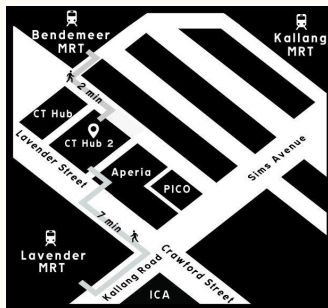

NETWORKING

Located at the city centre with a scenic skyline view of the city. Our Roof Terrace is a perfect place for reception or networking events.

* Flexible Spatial Arrangements Available!

RAVE

R E N T A L

OUR ADDRESS

CT HUB 2
114 LAVENDER STREET, #13-70
SINGAPORE 338729

BY MRT

BENDEEMER MRT STATION (2-3 MINUTE WALK)
LAVENDER MRT STATION (5-7 MINUTE WALK)

BY BUS

BUS STOPS LOCATED NEAR CT HUB 2 -
BEF KALLANG BAHRU // AFT KALLANG
BAHRU // BEF KALLANG RD // AFT KALLANG RD