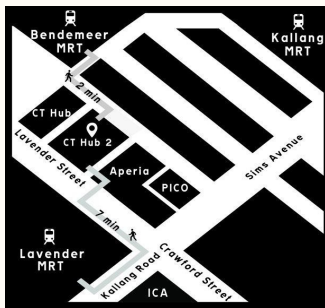

$1,300*
PER 4HR SESSION

*Prices Excl GST
Negotiable for 2-year leases

AMENITIES

- Air-conditioning
- Built-in Male and Female Toilets
- Private Room
- Stage

EQUIPMENT

- 1 x Projector & VGA Cable
- General Lighting
- Stage Lighting**
- Sound System
- 1 x Sound Mixer
  (16 channels, 4 out-mic points)
- 4 x Speakers
- 2 x Subwoofers
- 2 x Floor Monitors
- 1 x Wireless Microphone
- 2 x Wired Microphones
- 1 x Keyboard*
- 1 x Drum Set*
- 1 x Podium
- 6 x Music Stands
- Foldable Chairs & Tables

GETTING HERE

OUR ADDRESS

CT HUB 2
114 LAVENDER STREET, #13-70
SINGAPORE 338729

BY MRT

BENDEEMER MRT STATION (2-3 MINUTE WALK)
LAVENDER MRT STATION (5-7-MINUTE WALK)

BY BUS

BUS STOPS LOCATED NEAR CT HUB 2 -
BEF KALLANG BAHRU // AFT KALLANG
BAHRU // BEF KALLANG RD // AFT KALLANG RD
BUS SERVICES INCLUDE:
13, 61, 67, 107, 133, 141, 145

BY CAR

MULTI-STOREY CARPARK AVAILABLE
PARKING RATES:

- 7.01AM - 7.00PM: $0.03/MIN
- 7.01PM - 7.00AM: $3.00 PER ENTRY

CONTACT JINSIANG NOW!

92364572 | RENTAL@RAVE.COM.SG

**RA
VE**
RENTAL